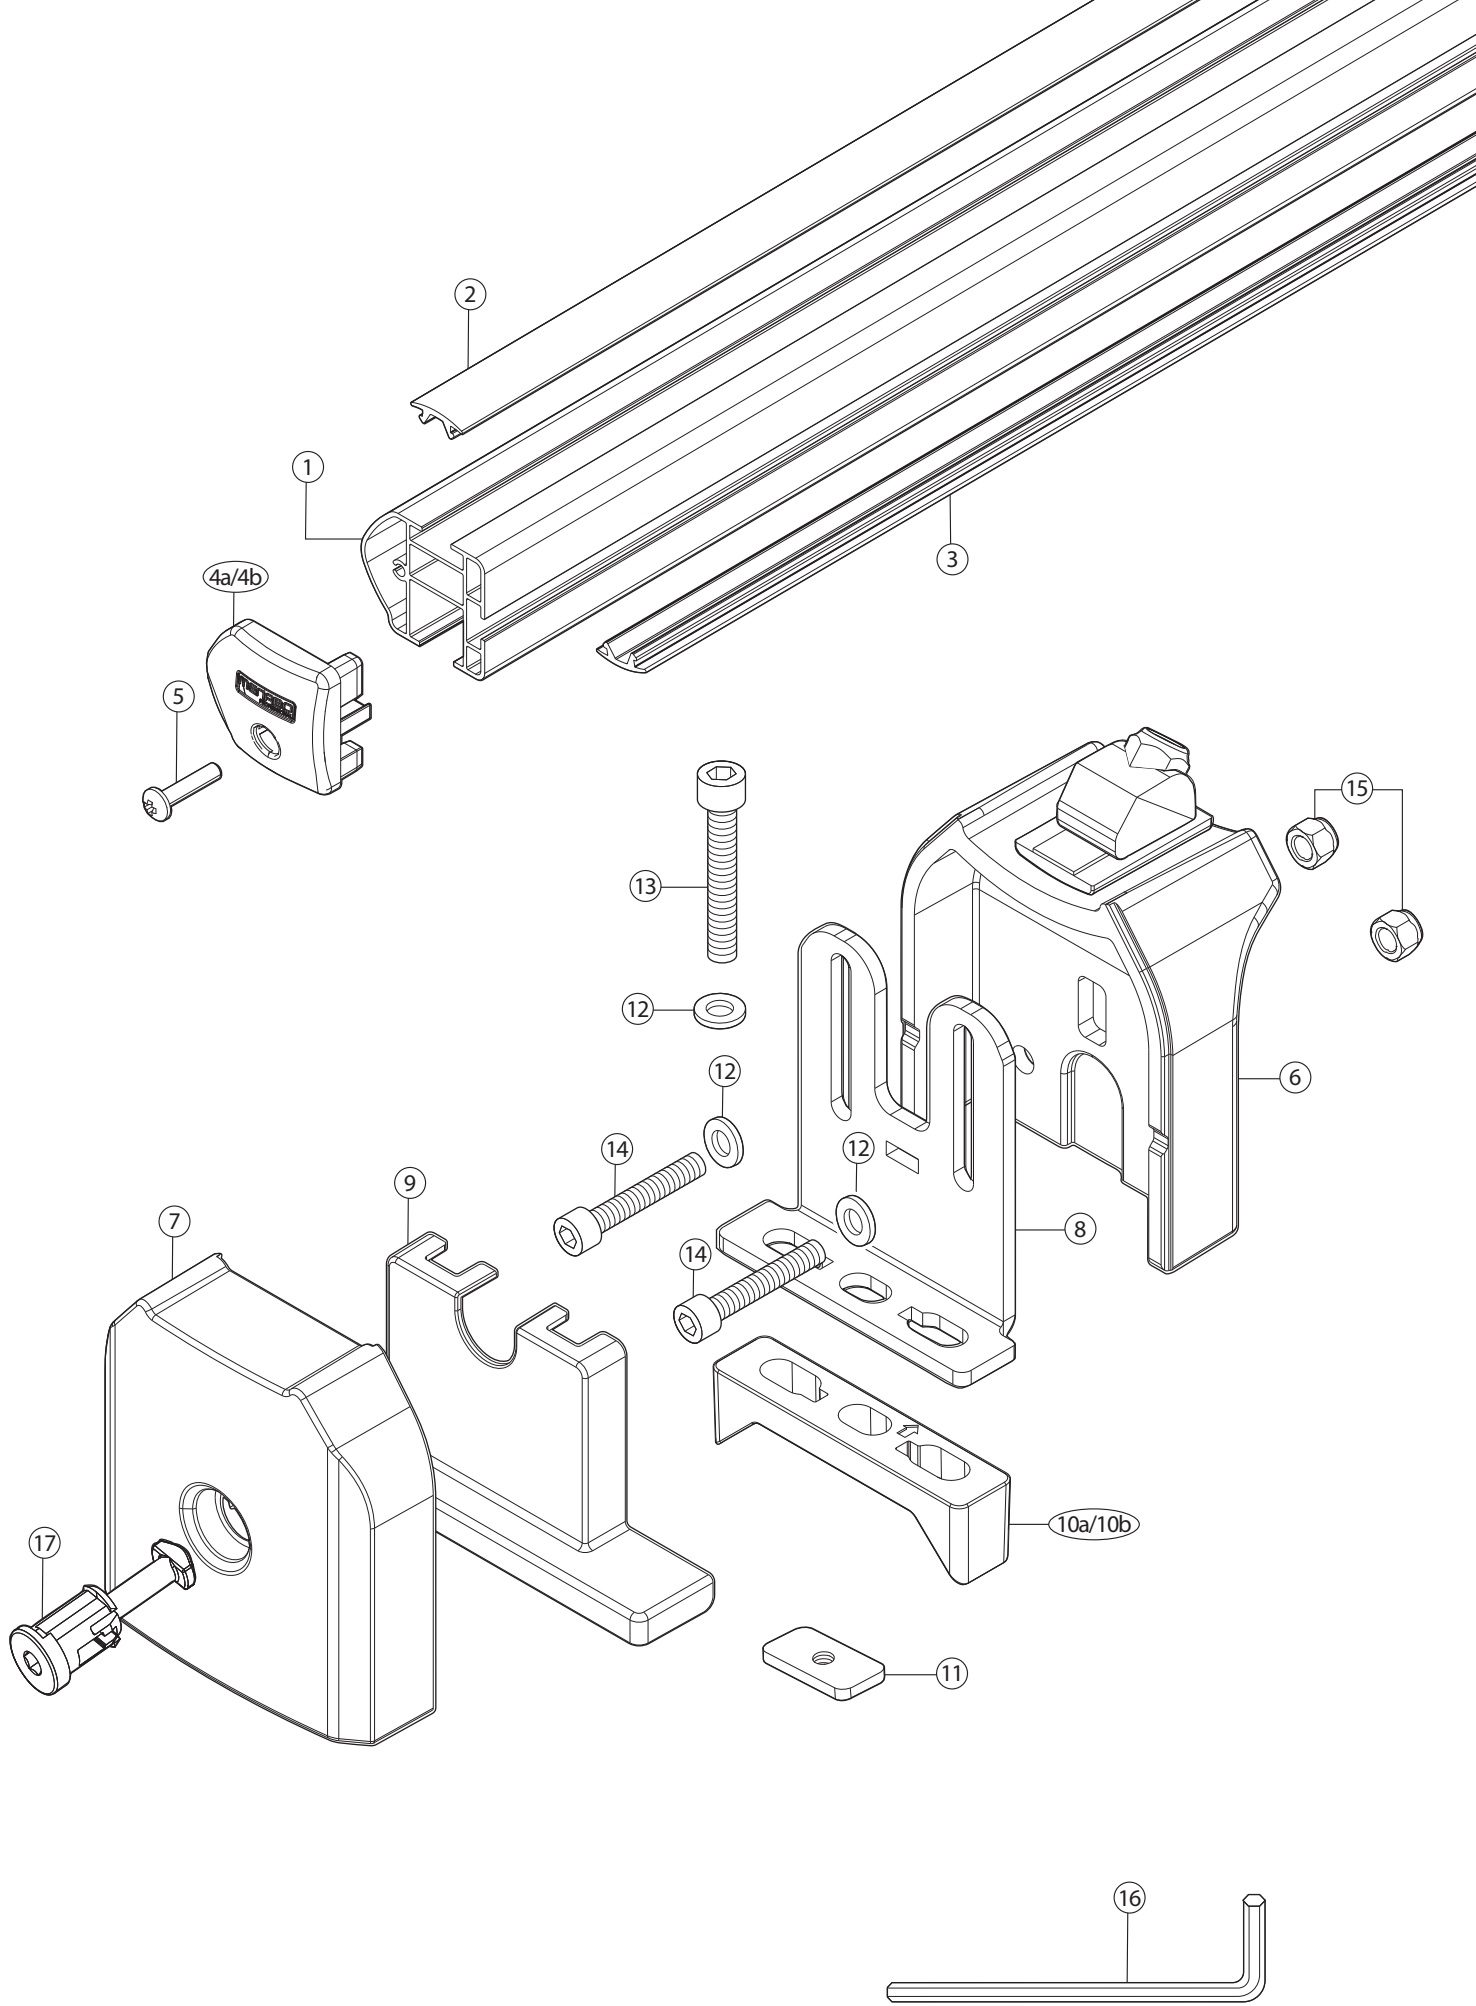

Max	YEAR	POSITION 1	POSITION 2	POSITION 3	POSITION 4	POSITION 5	POSITION 6
				6 5 4 3 2 1	6 5 4 3 2 1	6 5 4 3 2 1	6 5 4 3 2 1	6 5 4 3 2 1	6 5 4 3 2 1
CITROËN	Jumpy III - L1,L2	3	16>	●		●		●	
CITROËN	SpaceTourer	3	16>			●		●	●
FIAT	Scudo III	3	21>	●		●		●	
OPEL / VAUXHALL	Vivaro (C) - L1	3	19>			●		●	●
OPEL / VAUXHALL	Vivaro (C) - L2,L3	3	19>		●		●		●
OPEL / VAUXHALL	Zafira Life	3	19>		●	●	●		
PEUGEOT	Expert III - L1	3	16>			●		●	●
PEUGEOT	Expert III - L2,L3	3	16>		●		●		●
PEUGEOT	Traveller	3	16>			●		●	●
TOYOTA	Proace II	3	16>	●		●		●	
TOYOTA	Proace II	3	16>	●		●	●		
TOYOTA	Proace Verso	3	16>			●		●	●

①

X6

N.		Q.
10a	 A7 SX	3
10b	 A7 DX	3