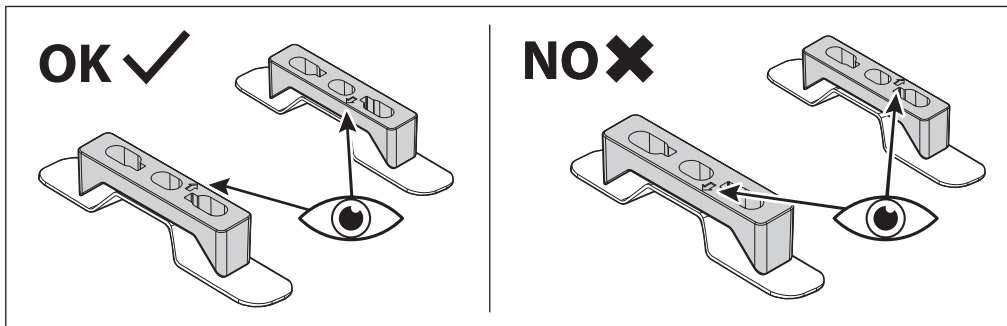

Max	YEAR	POSITION 1	POSITION 2	POSITION 3	POSITION 4	POSITION 5	POSITION 6
				6 5 4 3 2 1	6 5 4 3 2 1	6 5 4 3 2 1	6 5 4 3 2 1	6 5 4 3 2 1	6 5 4 3 2 1
CITROËN	Jumpy III - L1,L2	3	16>	●		●		●	
CITROËN	SpaceTourer	3	16>			●		●	●
FIAT	Scudo III	3	21>	●		●		●	
OPEL / VAUXHALL	Vivaro (C) - L1	3	19>			●		●	●
OPEL / VAUXHALL	Vivaro (C) - L2,L3	3	19>		●		●		●
OPEL / VAUXHALL	Zafira Life	3	19>		●	●	●		
PEUGEOT	Expert III - L1	3	16>			●		●	●
PEUGEOT	Expert III - L2,L3	3	16>		●		●		●
PEUGEOT	Traveller	3	16>			●		●	●
TOYOTA	Proace II	3	16>	●		●		●	
TOYOTA	Proace II	3	16>	●		●	●		
TOYOTA	Proace Verso	3	16>			●		●	●

①

X6

N.		Q.
10a	 A7 SX	3
10b	 A7 DX	3