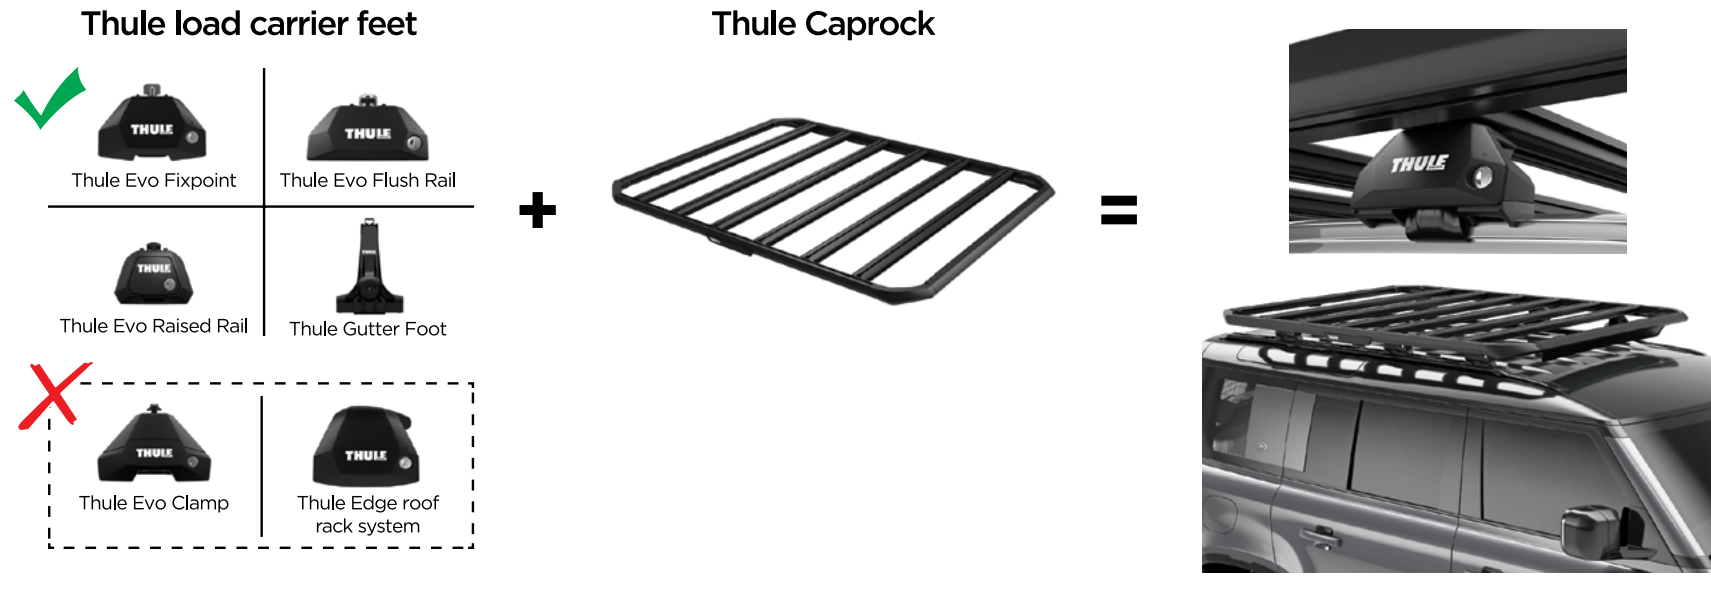

# Thule Caprock attachment options

**1**

Attached directly to Thule load carrier feet (sold separately)

Max load up to 100kg/220lbs

**2**

Attached to existing crossbars, using the Thule Caprock Crossbar Kit (sold separately)

Max load up to 100kg/220lbs

**3**

Attached to Thule Xsporter Pro, using the Thule Caprock Xsporter Pro kit (sold separately)

Max load up to 150kg/330lbs

# Thule Caprock attached directly to Thule load carrier feet