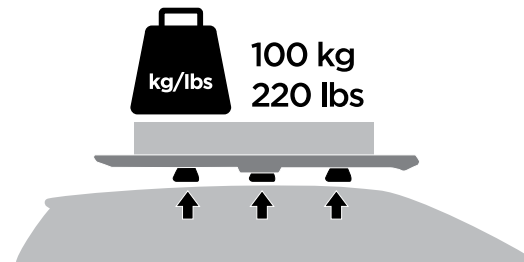

Thule Caprock attached directly to Thule load carrier feet