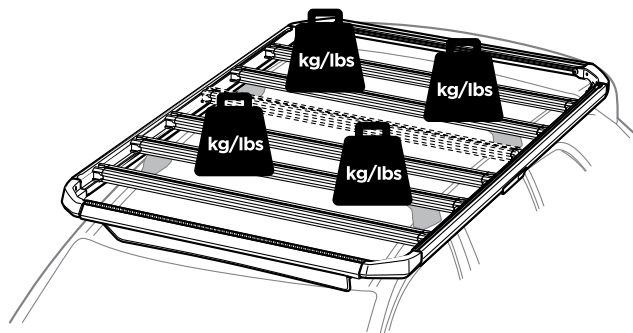

# › Thule Caprock

New recommendations 07/02/25

Bring your life  
[thule.com](https://www.thule.com)

Thule Caprock platform is capable of carrying up to 330 lbs/150 kg when properly installed and the load is evenly distributed. Your weight limit will vary by your mounting option and your vehicles capability.