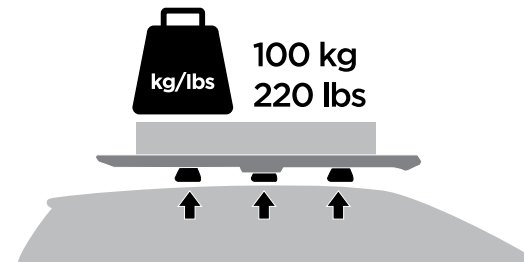

Thule Caprock attached directly to Thule load carrier feet