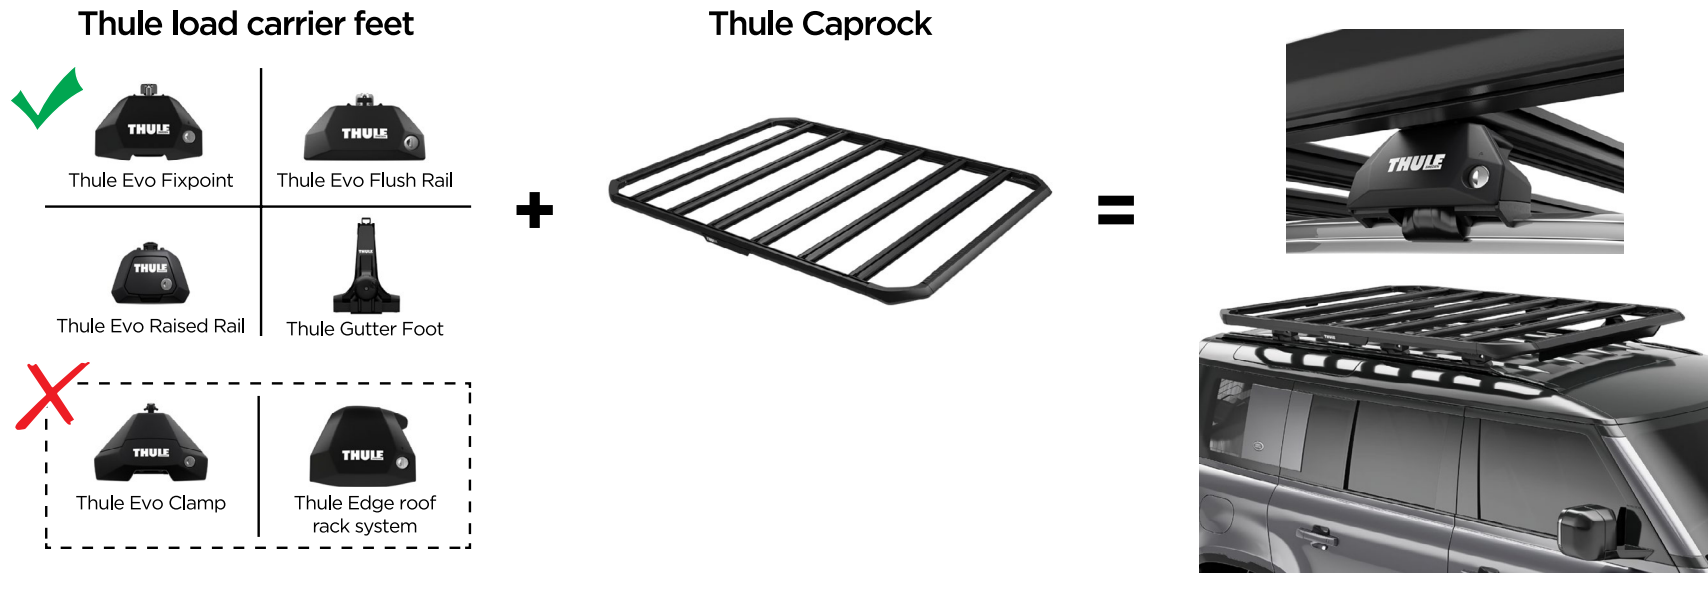

Thule Caprock attached directly to Thule load carrier feet