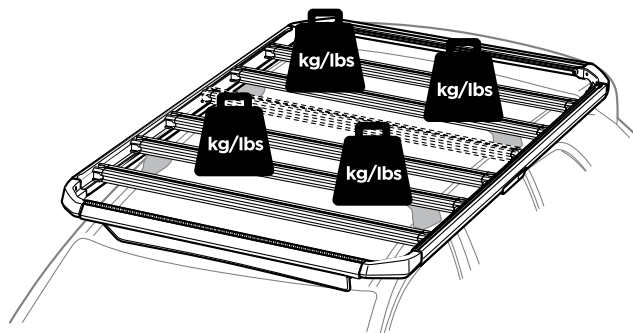

THULE[®]
SWEDEN

› Thule Caprock

New recommendations 03/07/24

Bring your life
[thule.com](https://www.thule.com)

Thule Caprock platform is capable of carrying up to 330 lbs/150 kg when properly installed and the load is evenly distributed. Your weight limit will vary by your mounting option and your vehicles capability.