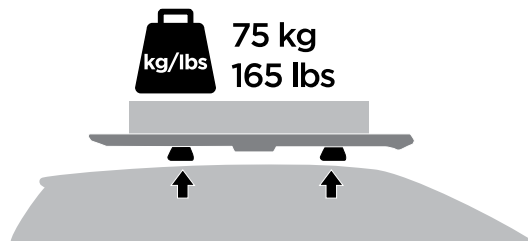

Thule Caprock attached directly to Thule load carrier feet