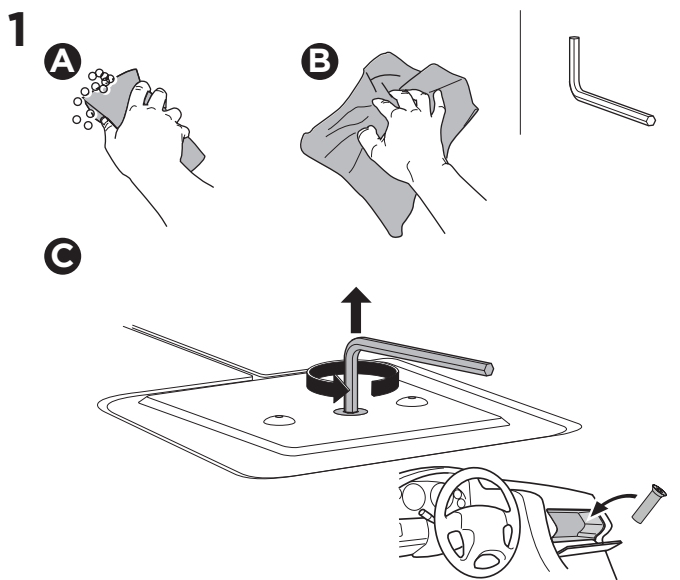

1

Kit 187181

GMC Hummer EV, 4-dr Pickup, 22-

This kit is only for vehicles with fixpoint mounting.

3

4

5

A