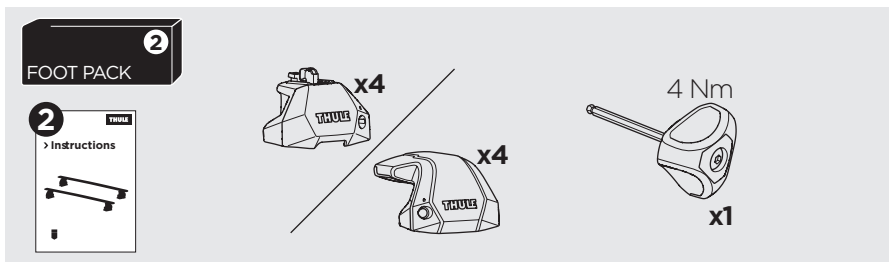

1

Kit 187181

GMC Hummer EV, 4-dr Pickup, 22-

This kit is only for vehicles with fixpoint mounting.

3

4

5

A