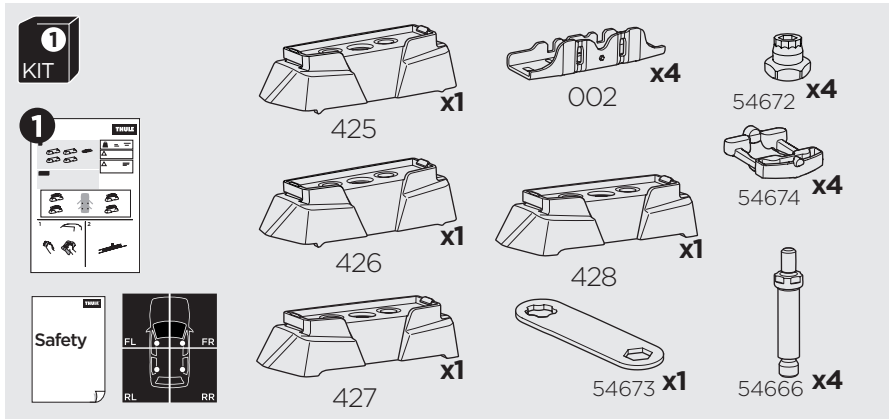

1

Kit 187181

GMC Hummer EV, 4-dr Pickup, 22-

This kit is only for vehicles with fixpoint mounting.

3

4

5

A