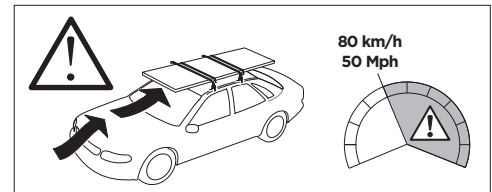

1

Kit 187181

GMC Hummer EV, 4-dr Pickup, 22-

This kit is only for vehicles with fixpoint mounting.

3

4

5

A