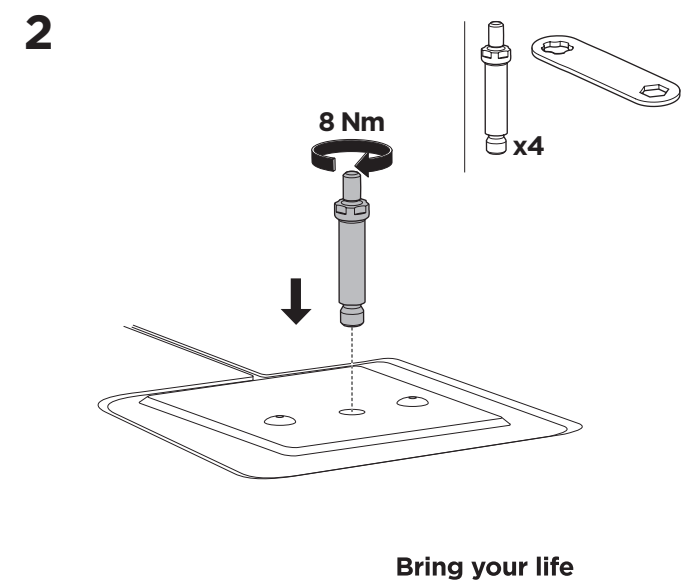

1

Kit 187181

GMC Hummer EV, 4-dr Pickup, 22-

This kit is only for vehicles with fixpoint mounting.

3

4

5

A