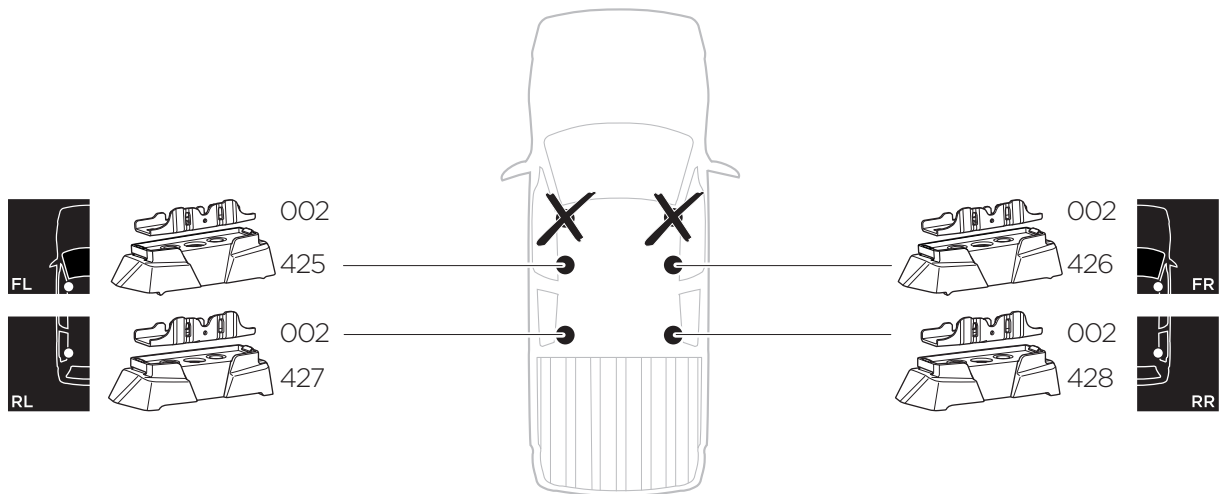

1

Kit 187181

GMC Hummer EV, 4-dr Pickup, 22-

This kit is only for vehicles with fixpoint mounting.

3

4

5

A