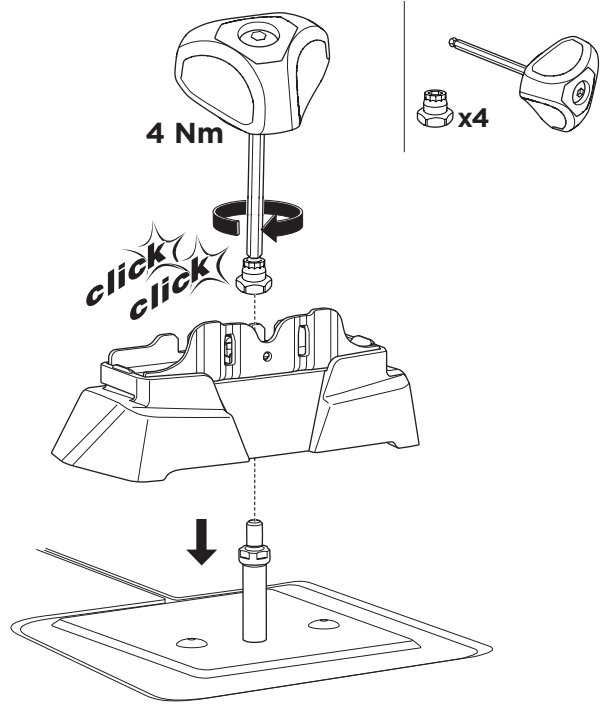

1

Kit 187181

GMC Hummer EV, 4-dr Pickup, 22-

This kit is only for vehicles with fixpoint mounting.

3

4

5

A