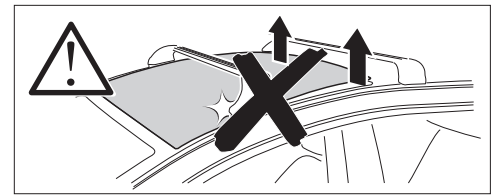

1 KIT
 Safety

O31 x4 O21 x4 O22 x4 Spare Part 54201 x4

Max: 75 kg / 165 lbs

Max 130 km/h 80 Mph

2 FOOT PACK
 > Instructions

4 Nm x1

80 km/h 50 Mph

1 KIT + **2 FOOT PACK**