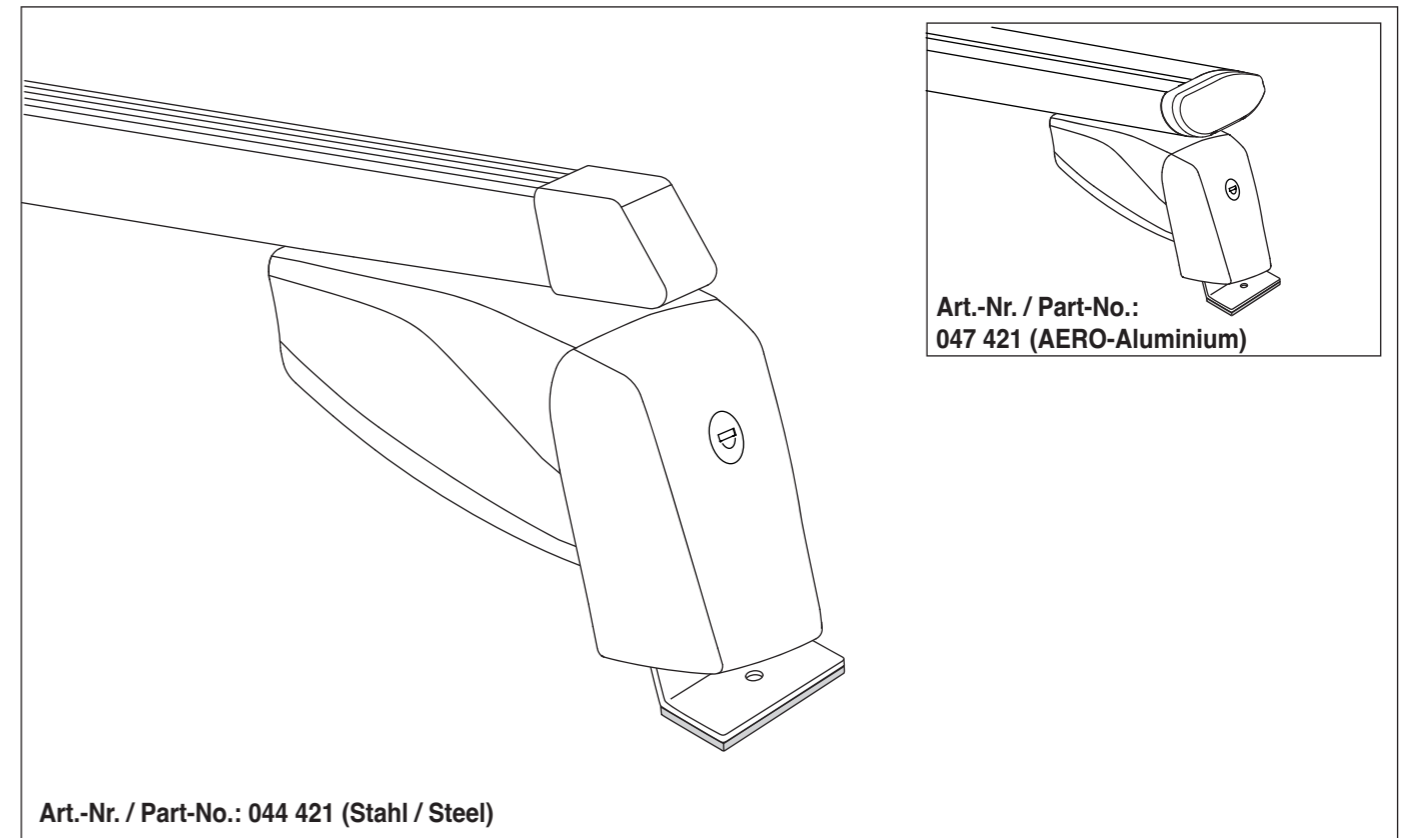

Ford

Transit Connect 02/2014–
(ohne Dachhimmel / without roofliner)

Grand Transit Connect 02/2014–
(ohne Dachhimmel / without roofliner)

Tourneo Connect 02/2014–05/2022
(ohne Dachhimmel / without roofliner)

Grand Tourneo Connect 02/2014–05/2022
(ohne Dachhimmel / without roofliner)

Art.Nr. / Part-No. : 044 421 (Grundträger/basic carrier)

Art.Nr. / Part-No. : 047 421 (Grundträger/basic carrier)