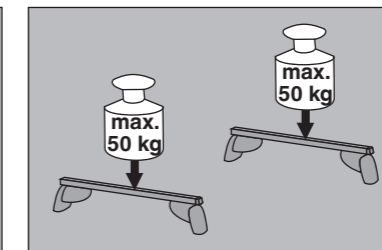

Art.-Nr. / Part-No.: 044 421 (Stahl / Steel)