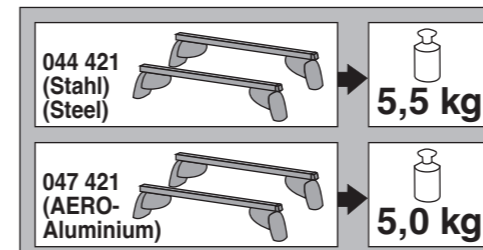

Art.-Nr. / Part-No.: 044 421 (Stahl / Steel)