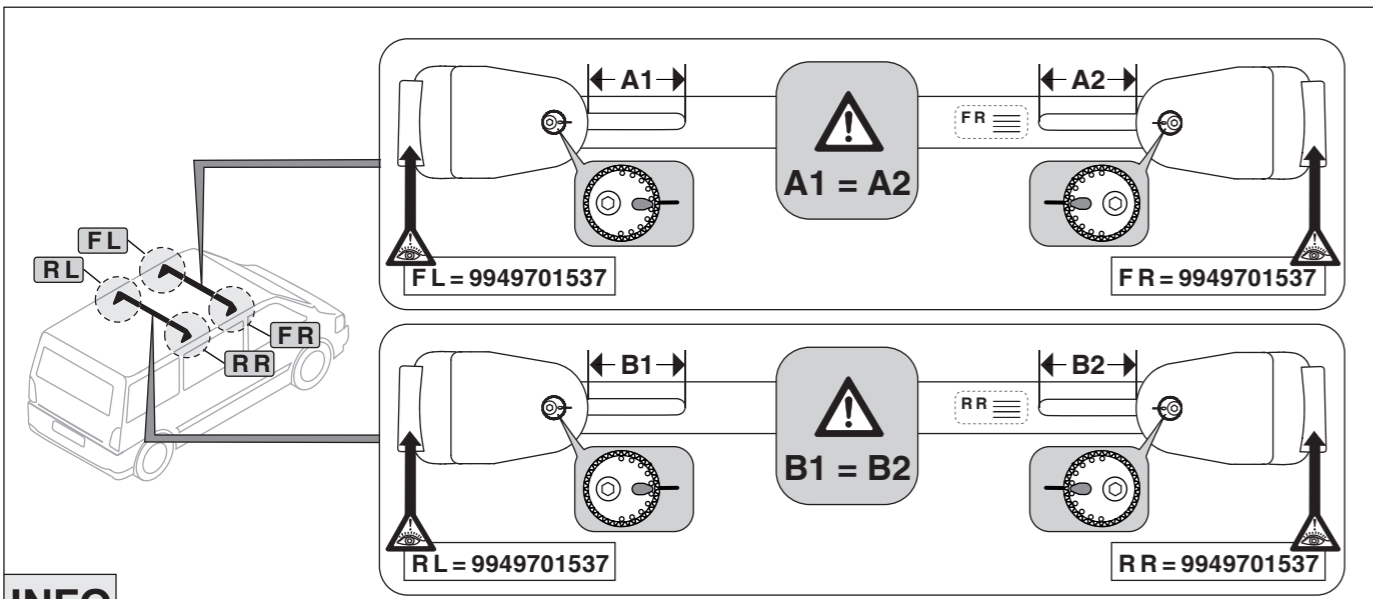

Atera SIGNO

Ford Transit Connect 02/2014–
Ford Tourneo Connect 02/2014–05/2022

Ford Grand Transit Connect 02/2014–
Ford Grand Tourneo Connect 02/2014–05/2022